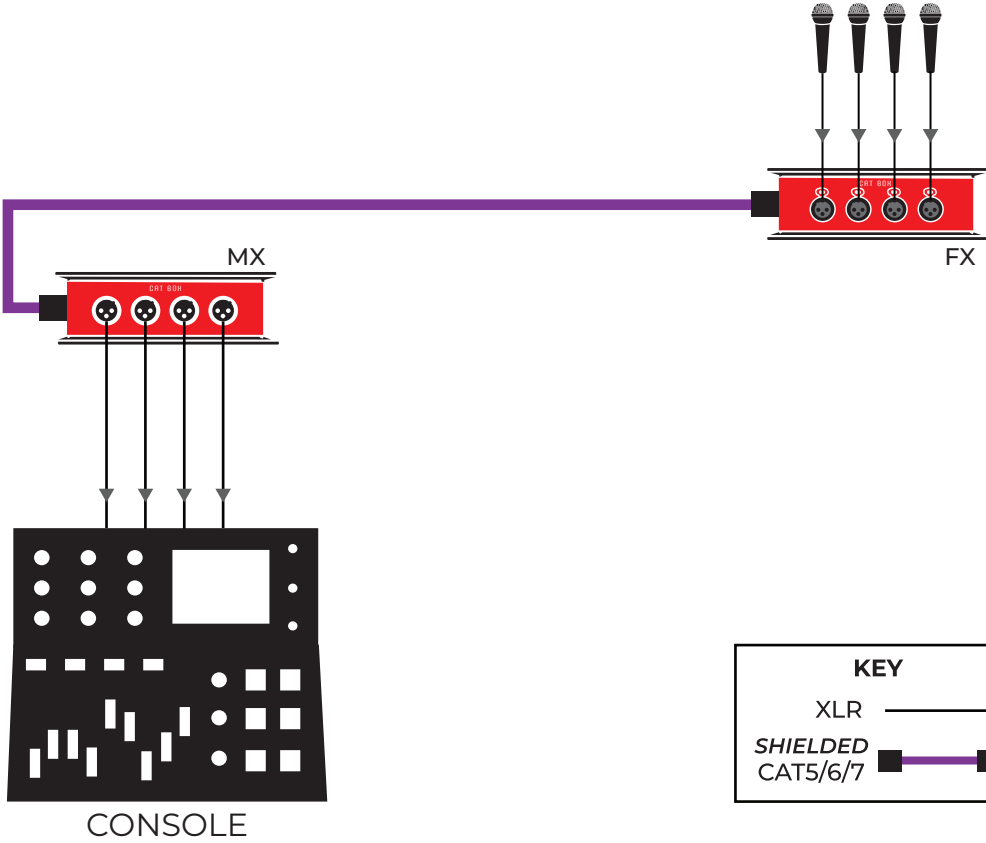

CAT BOX - STAGE BOX

KEY

XLR ————

SHIELDED CAT5/6/7 ■——■